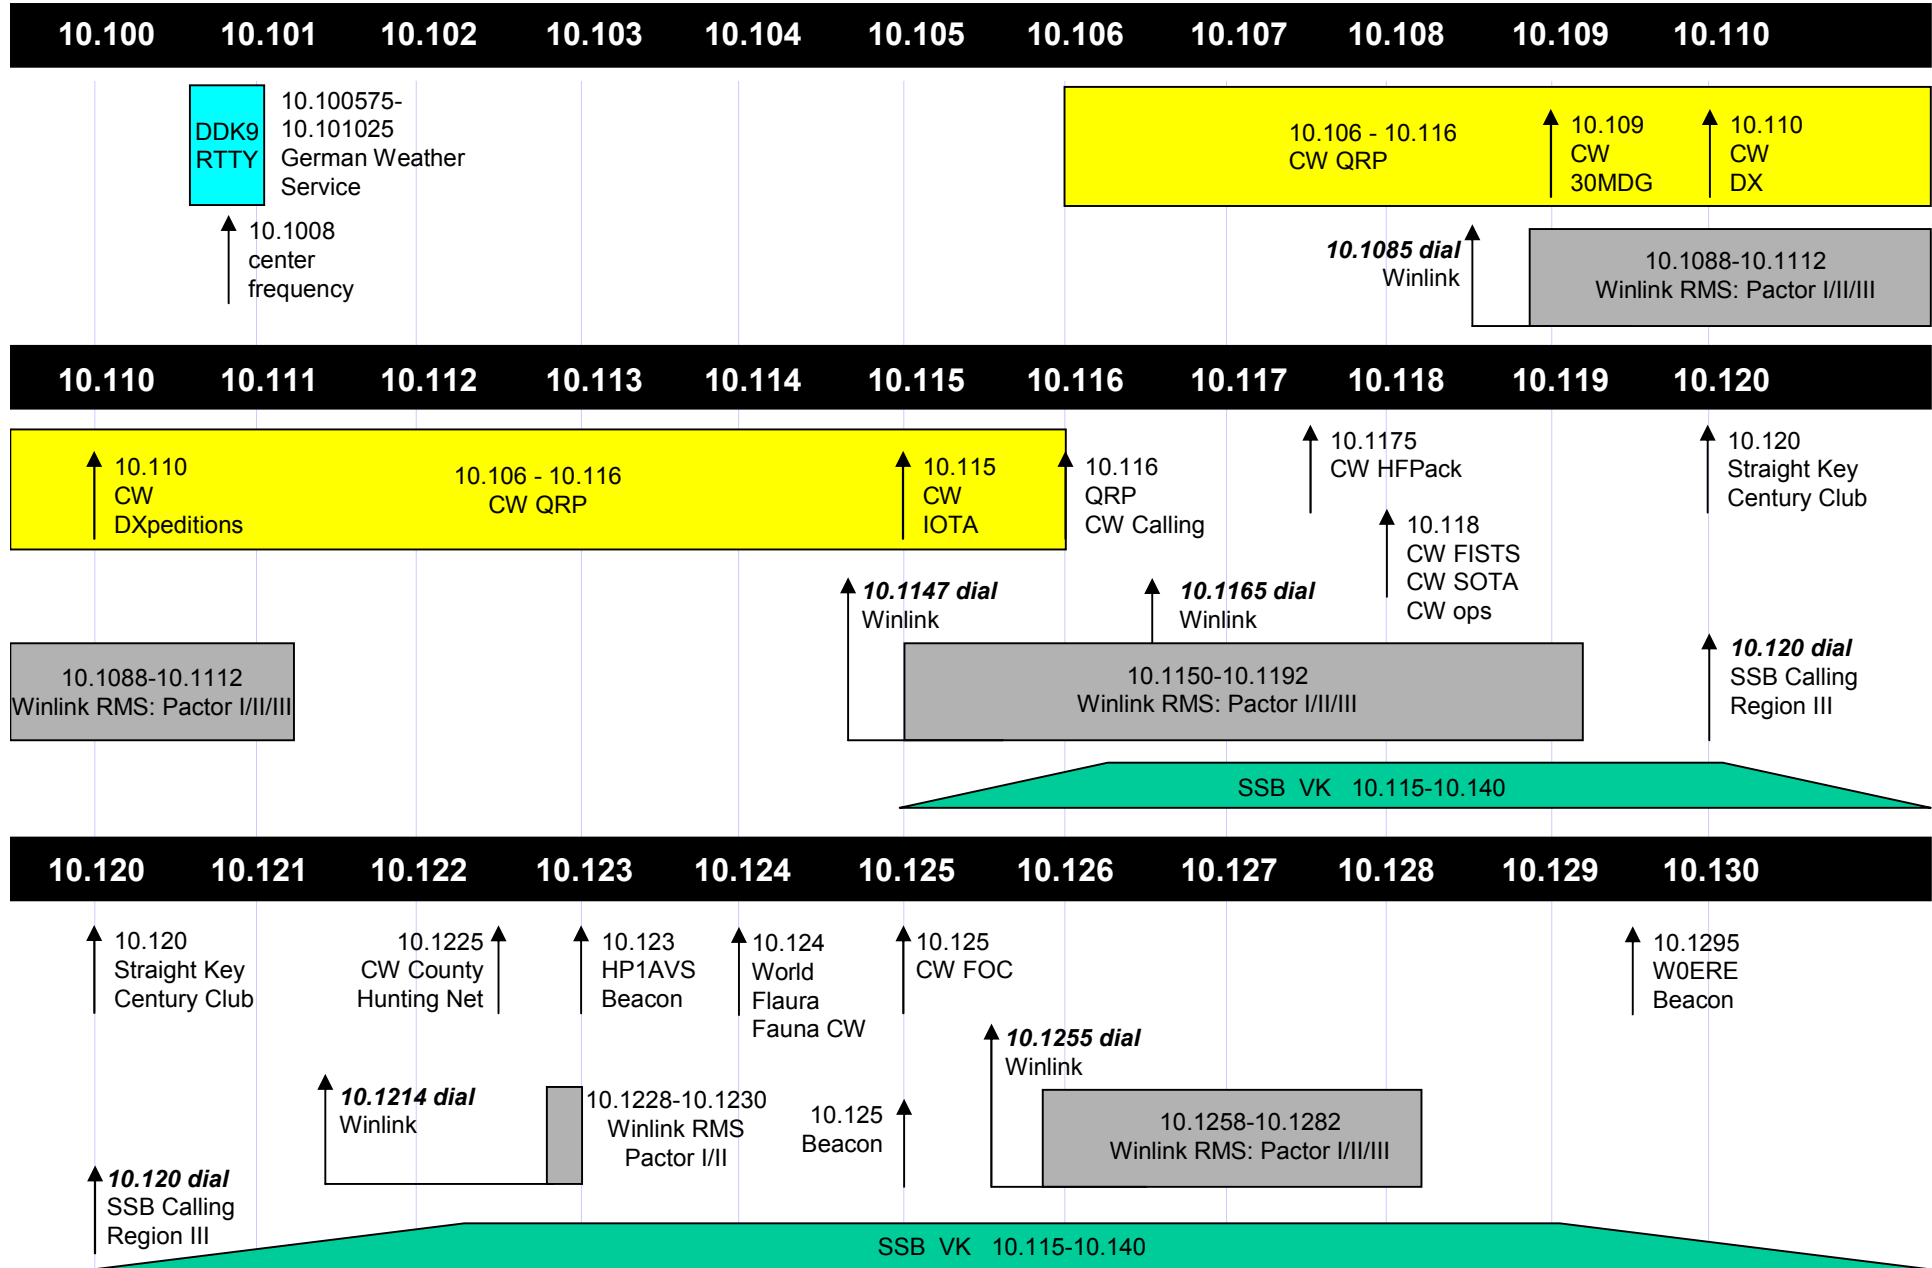

# 30m BAND UTILIZATION CHART v150630

Compiled for the 30m Digital Group (30MDG) by Ian Wade, G3NRW (g3nrw-radio@ntlworld.com)

**All dial frequencies are USB  
except where stated otherwise**

**30 Jun 2015**

# 30m BAND UTILIZATION CHART

v150630

All dial frequencies are USB  
except where stated otherwise

30 Jun 2015