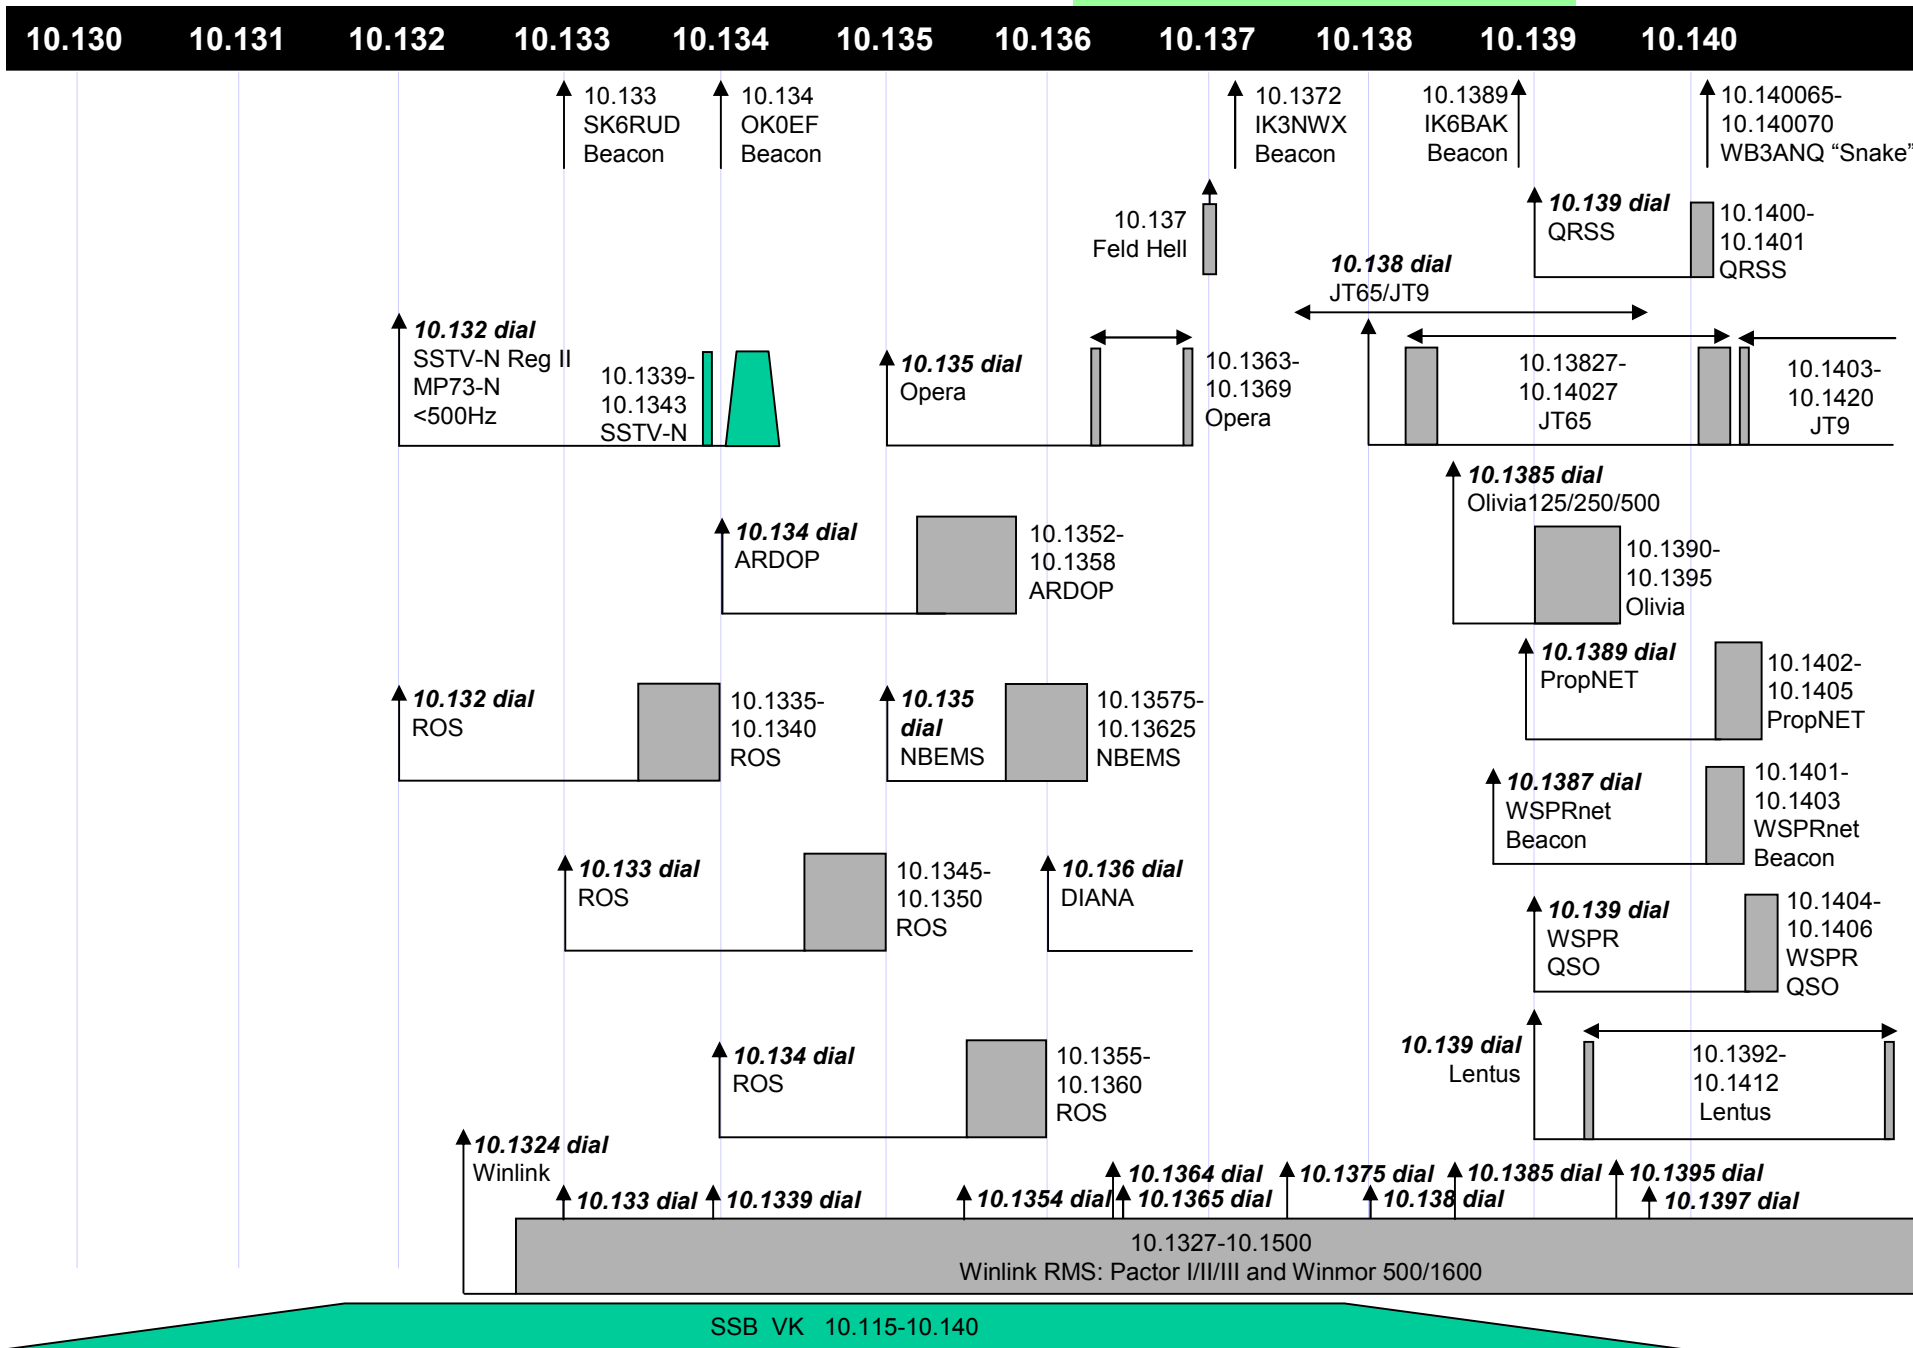

# 30m BAND UTILIZATION CHART v150630

Compiled for the 30m Digital Group (30MDG) by Ian Wade, G3NRW (g3nrw-radio@ntlworld.com)

**All dial frequencies are USB  
except where stated otherwise**

**30 Jun 2015**

# 30m BAND UTILIZATION CHART

v150630

All dial frequencies are USB  
except where stated otherwise

30 Jun 2015