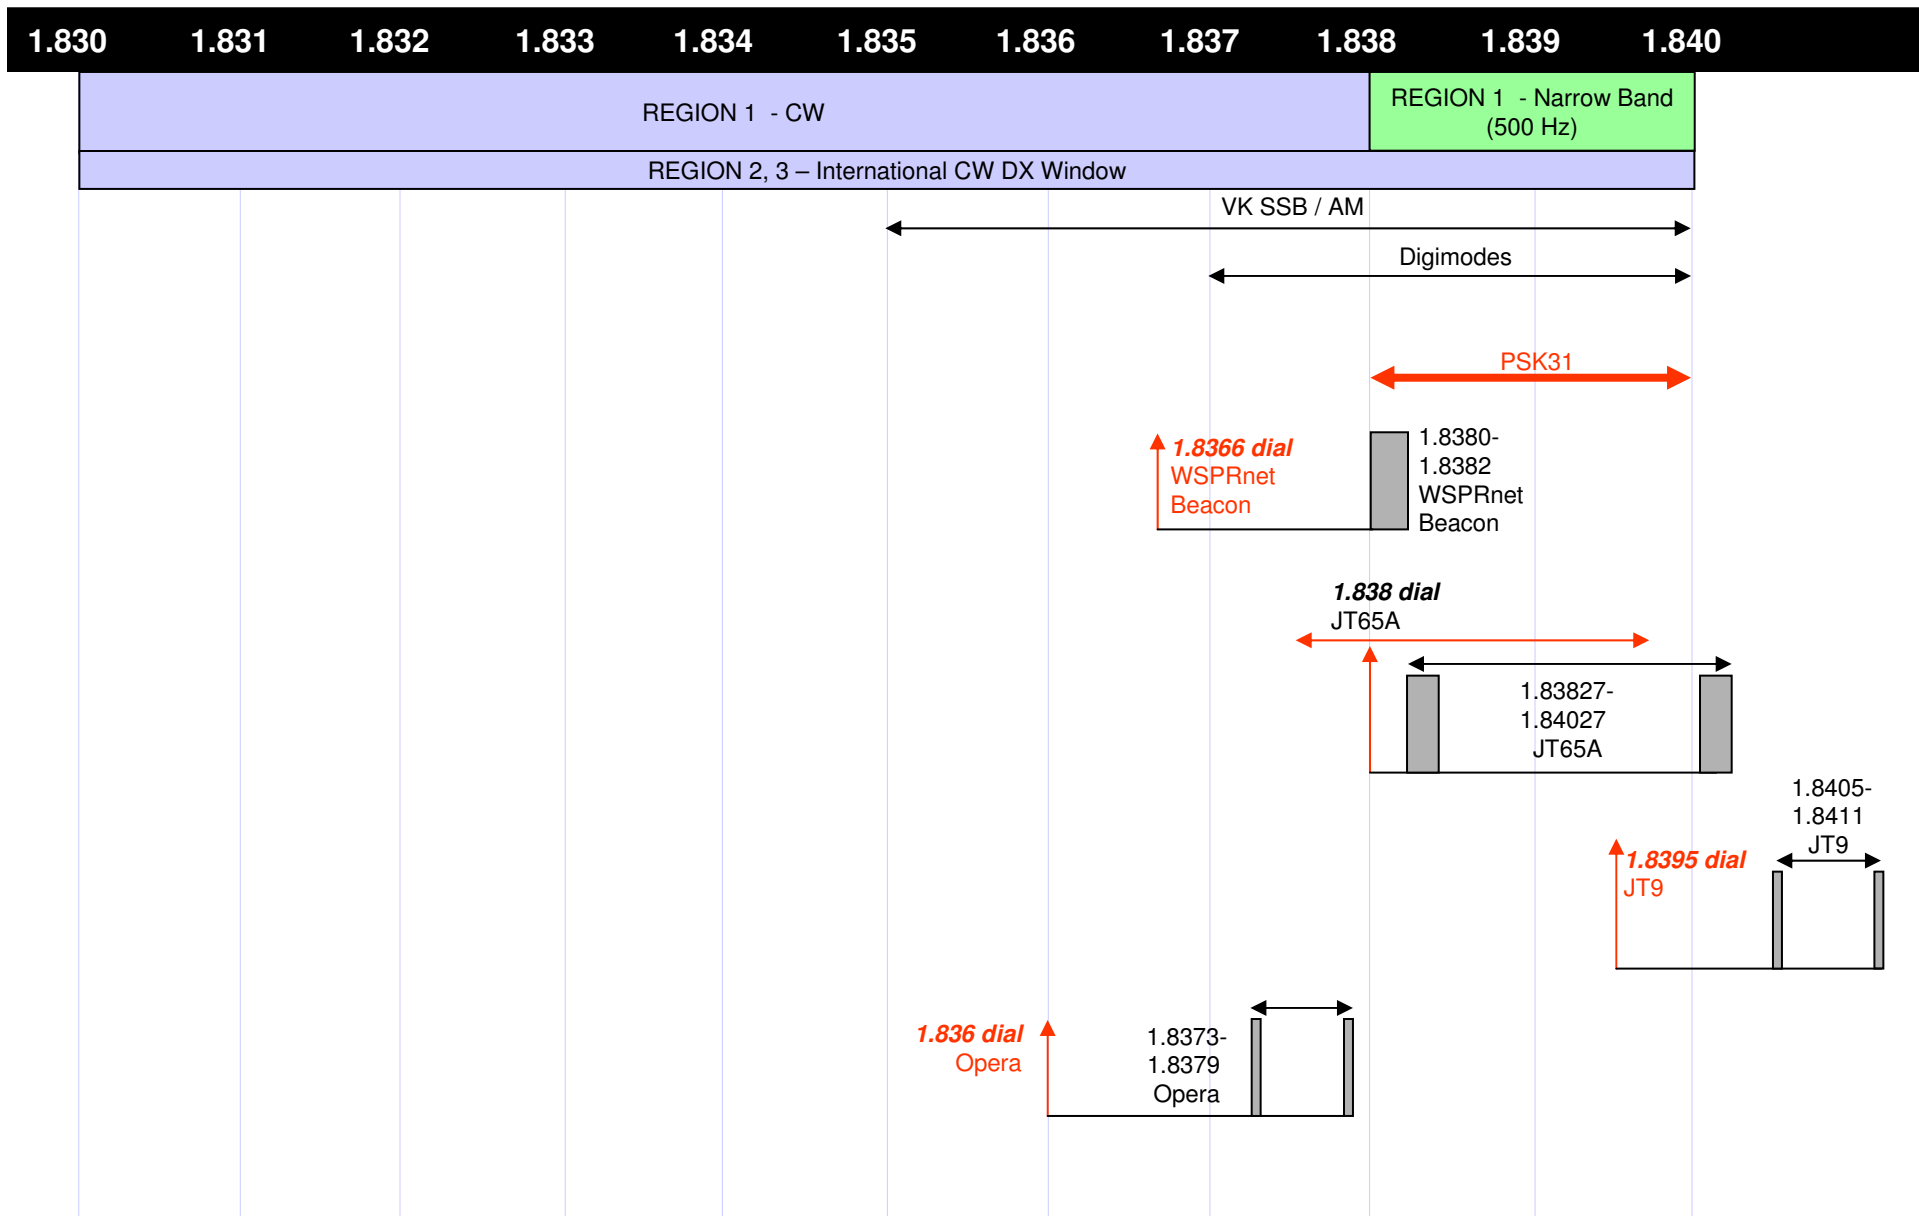

160m BAND UTILIZATION CHART v121122

All dial frequencies are USB
except where stated otherwise

22 Nov 2012