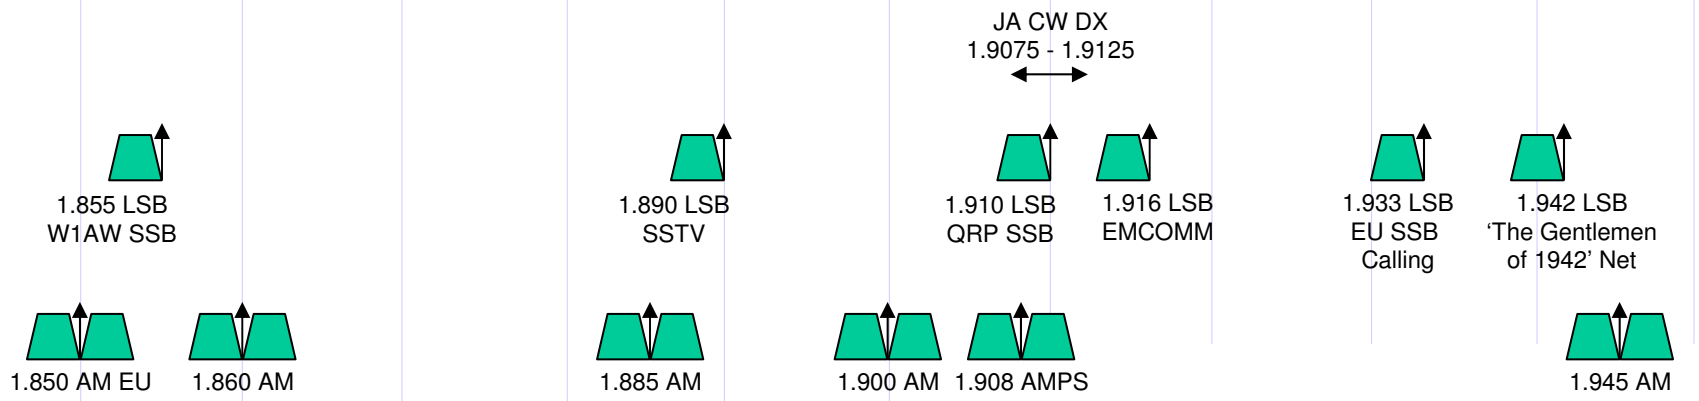

160m BAND UTILIZATION CHART v121122

All dial frequencies are USB
except where stated otherwise

22 Nov 2012

160m BAND UTILIZATION CHART v121122

All dial frequencies are USB
except where stated otherwise

22 Nov 2012

160m BAND UTILIZATION CHART v121122

All dial frequencies are USB except where stated otherwise

22 Nov 2012

REGION 1, 2, 3 - All Modes (2700 Hz)

REGION 1, 3 - All Modes (2700 Hz)

REGION 2 - All Modes (2700 Hz)