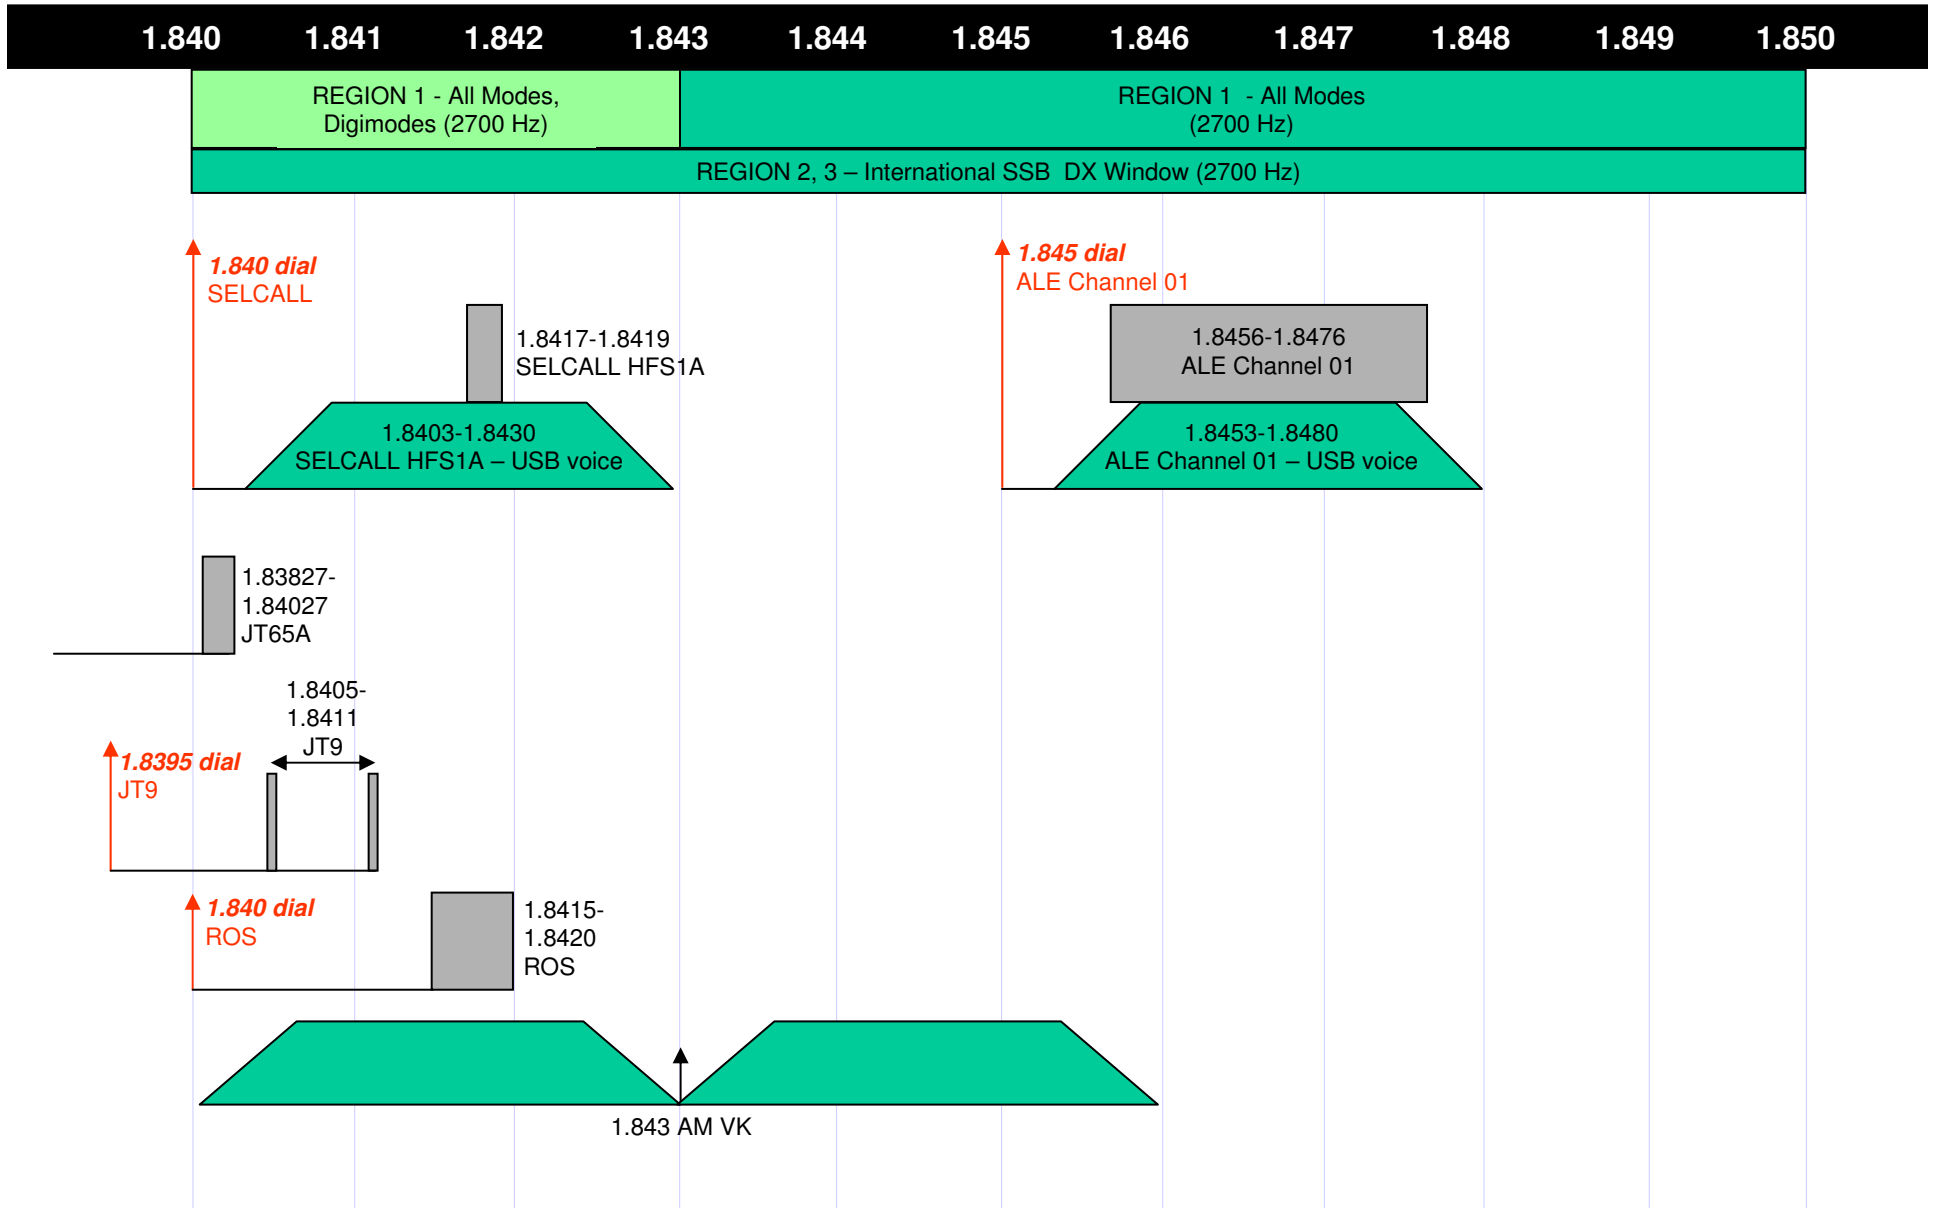

160m BAND UTILIZATION CHART v121122

All dial frequencies are USB
except where stated otherwise

22 Nov 2012

160m BAND UTILIZATION CHART v121122

All dial frequencies are USB
except where stated otherwise

22 Nov 2012

160m BAND UTILIZATION CHART v121122

All dial frequencies are USB except where stated otherwise

22 Nov 2012

REGION 1, 2, 3 - All Modes (2700 Hz)

REGION 1, 3 - All Modes (2700 Hz)

REGION 2 - All Modes (2700 Hz)