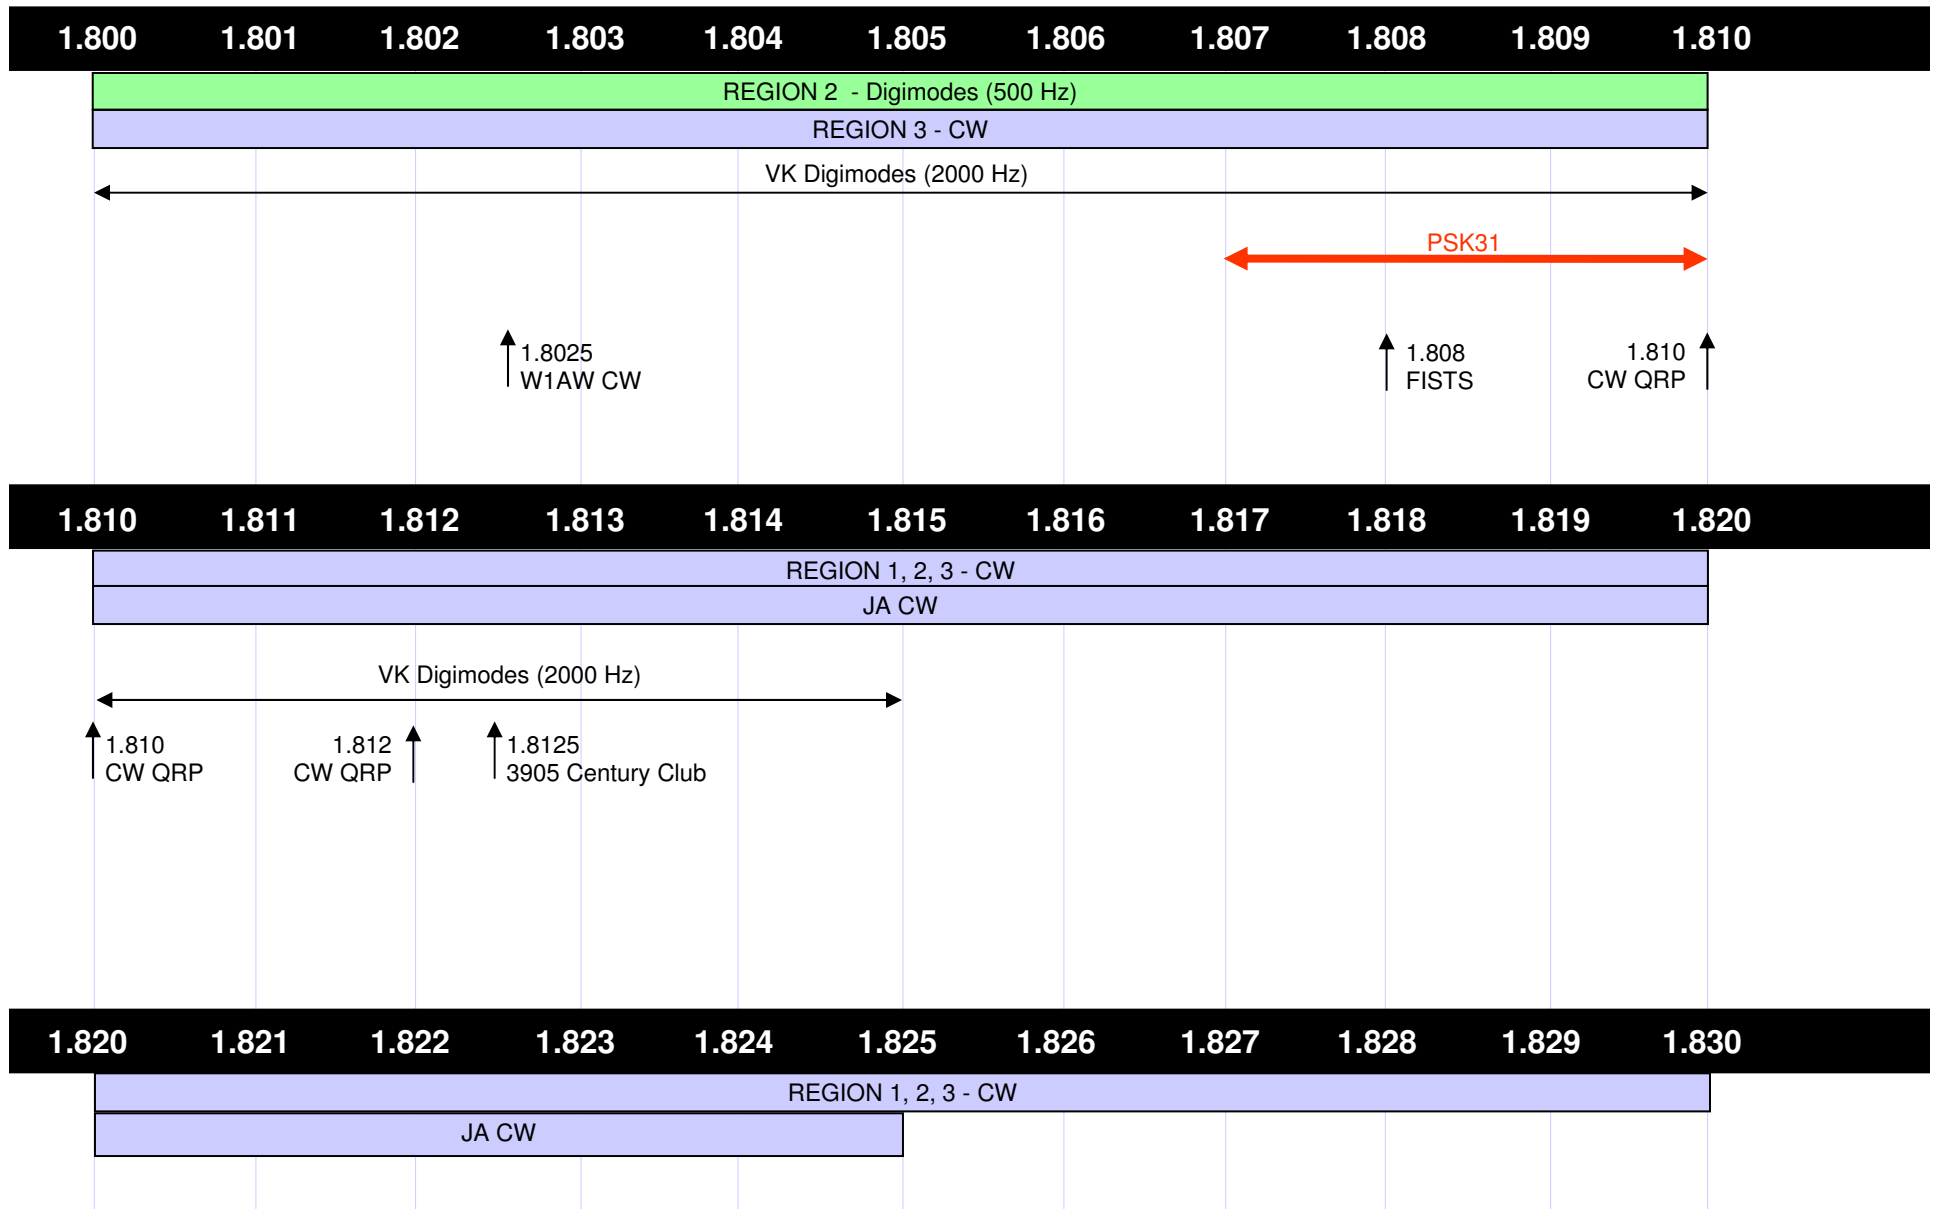

160m BAND UTILIZATION CHART v121122

All dial frequencies are USB
except where stated otherwise

22 Nov 2012

http://homepage.ntlworld.com/wadei/160m_band_utilization.htm

Compiled for the Top Band Digital Group (TBD160) by Ian Wade, G3NRW (g3nrw-radio@ntlworld.com)

160m BAND UTILIZATION CHART v121122

All dial frequencies are USB
except where stated otherwise

22 Nov 2012

160m BAND UTILIZATION CHART v121122

All dial frequencies are USB
except where stated otherwise

22 Nov 2012

160m BAND UTILIZATION CHART v121122

All dial frequencies are USB except where stated otherwise

22 Nov 2012

REGION 1, 2, 3 - All Modes (2700 Hz)

REGION 1, 3 - All Modes (2700 Hz)

REGION 2 - All Modes (2700 Hz)

Region 2 Beacons (200 Hz) 1.999 - 2.000